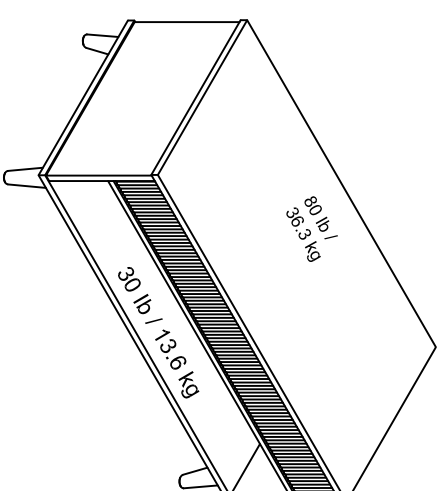

# 9455905COM - Magnolia Lift Top Coffee Table

Finish: Danish Walnut/Black

Wood Breakdown:

PB & MDF **88%**.

Total storage: **11.5** cubic feet

Overall Product Size:

41.625" W x 19.625" D x 18" H

105.7cm W x 50.0cm D x 45.5cm H

Maximum Weight Capacities  
Unit Weight: **68.5**lbs. (**31.06** kg)