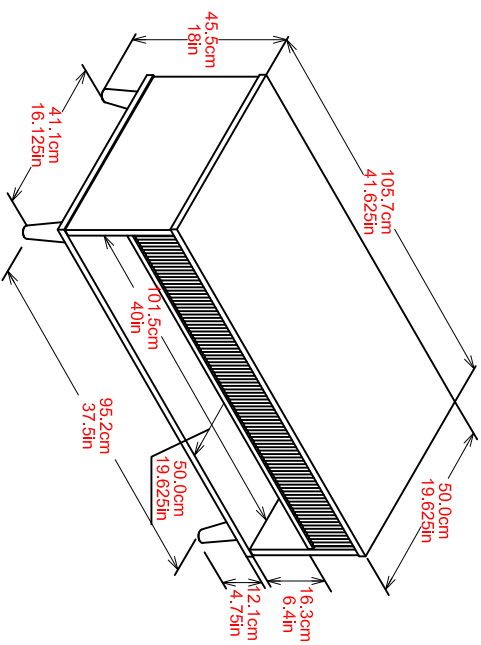

# 9455905COM - Magnolia Lift Top Coffee Table

Finish: Danish Walnut/Black

Wood Breakdown:

PB & MDF **88%**.

Total storage: **11.5** cubic feet

Overall Product Size:

41.625" W x 19.625" D x 18" H

105.7cm W x 50.0cm D x 45.5cm H

Maximum Weight Capacities  
Unit Weight: **68.5**lbs. (**31.06** kg)