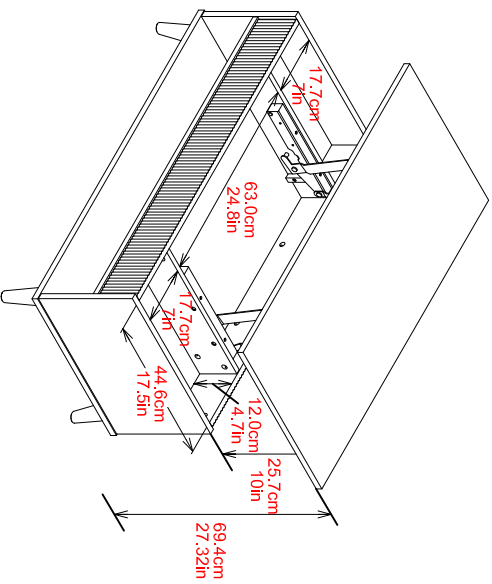

# 9455905COM - Magnolia Lift Top Coffee Table

Finish: Danish Walnut/Black

Wood Breakdown:

PB & MDF **88%**.

Total storage: **11.5** cubic feet

Overall Product Size:

41.625" W x 19.625" D x 18" H

105.7cm W x 50.0cm D x 45.5cm H

Maximum Weight Capacities  
Unit Weight: **68.5**lbs. (**31.06** kg)