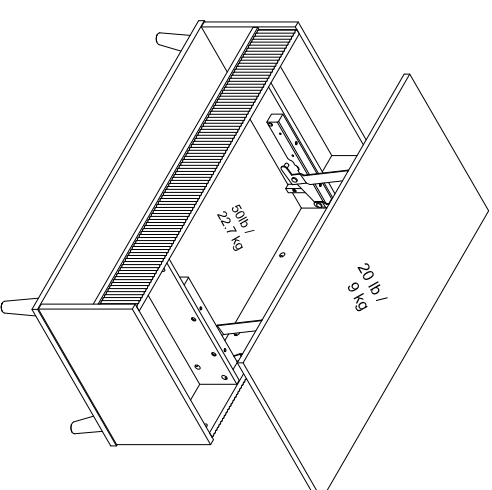

# 9455905COM - Magnolia Lift Top Coffee Table

Finish: Danish Walnut/Black

Wood Breakdown:

PB & MDF **88%**.

Total storage: **11.5** cubic feet

Overall Product Size:

41.625" W x 19.625" D x 18" H

105.7cm W x 50.0cm D x 45.5cm H

Maximum Weight Capacities  
Unit Weight: **68.5**lbs. (**31.06** kg)